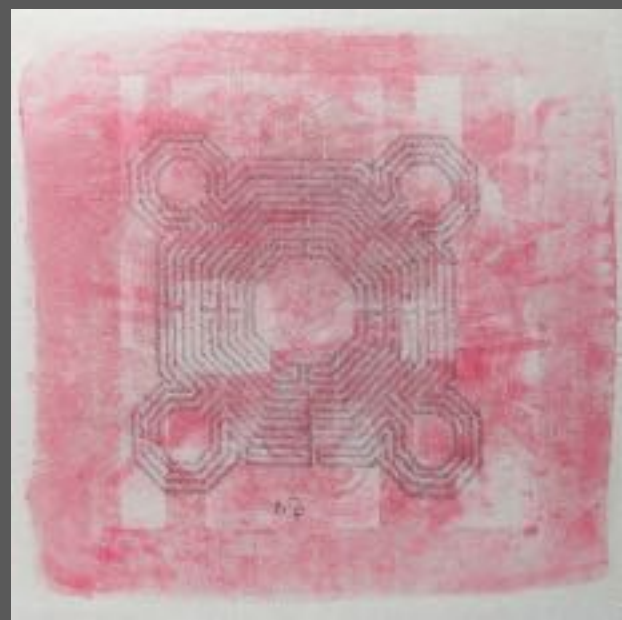

# Veronica Giorgetti

PORTFOLIO ED. 2024

THE USUAL HUMAN DIMENSION

[www.veronicagiorgetti.com/](http://www.veronicagiorgetti.com/)  
[www.instagram.com/nonsoloartevg/](https://www.instagram.com/nonsoloartevg/)  
[www.facebook.com/nonsoloartevg/](https://www.facebook.com/nonsoloartevg/)

RICE PAPER WORKS

Handwritten text in blue ink, appearing as a list or series of notes. The text is mostly illegible due to fading and bleed-through from the reverse side of the page.

Handwritten text in blue ink, appearing as a list or series of notes. The text is mostly illegible due to fading and bleed-through from the reverse side of the page.