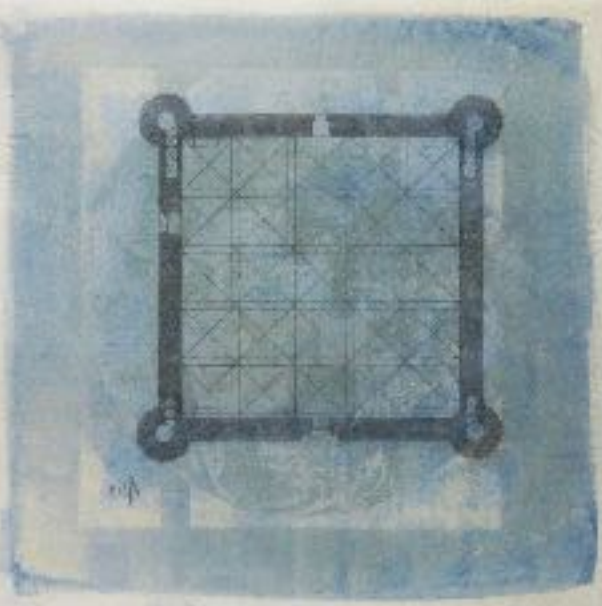

RICE PAPER WORKS

Handwritten text in blue ink, appearing as a list or series of notes. The text is mostly illegible due to fading and bleed-through from the reverse side of the page.

Handwritten text in blue ink, appearing as a list or series of notes. The text is mostly illegible due to fading and bleed-through from the reverse side of the page.